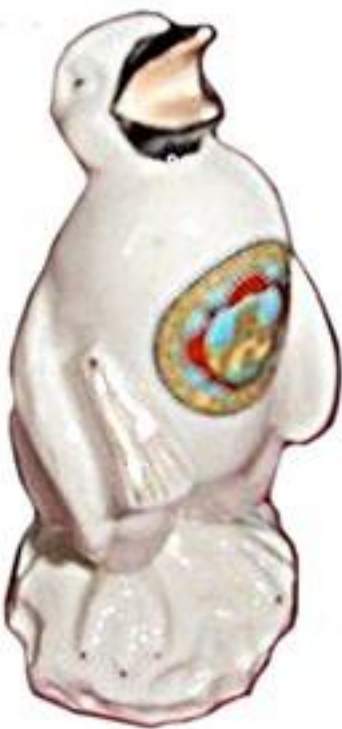

20 Yellowbreasted Green Finch (6cm)

21 Dove (7cm)

22 Canvas Back Duck (5cm)

23 Wild Duck (5cm)

24 Eastern Bluebird (6cm)

25 'Cock-of-Rock' /Turaco (7cm)

27 Canary? (7cm)

**Crested Miniature Birds - 5 models, 7 examples**  
Scale 100% approx.

Aylesbury Duck (5cm)

27 Canary? (7cm)

Miniature 63 Goose (9cm)

Miniature 327 Swan (8.5cm)

Miniature 384 Penguin (10cm)

With thanks to Chris Davenport. Gerry Pearce, Bruce Sandie, Bruce Till, Peter Porrazzo, Vernie Doyle